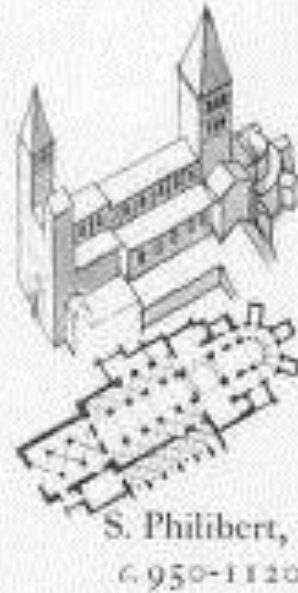

Romanesque style

France

FRANCE